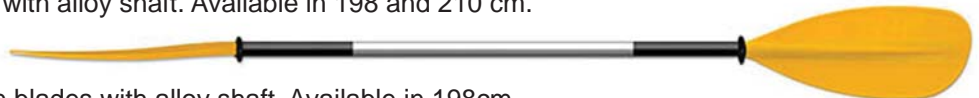

Slipstream Paddles

Plastic Paddles

Tempo - Nylon assymetrical blade for recreational use. Standard paddle comes with alloy shaft.

Tempest - Nylon assymetrical blade for recreational kayaking or seakayaking. Comes with alloy or fiberglass shaft in a variety of sizes.

Titan - Duralin blades with alloy shaft. Available in 198 and 210 cm.

Titan 2 piece - Duralin blades with alloy shaft. Available in 198cm.

Titan 4 Piece - Duralin Blades with alloy shaft. Available in 210cm

Titan Vario Pro - Variable angle and shaft length. Duralin blades and alloy shaft in 210cm +.

Terra - Sea Kayak paddle; Duralin Blades, alloy shaft. Available in 220 and 230 cm 45 degree offset

Terra 2 piece- Sea Kayak paddle; Duralin Blades, alloy shaft. Available in 220 cm 45 degree offset

Tero - Canoe Paddle; Duralin Blades, alloy shaft, 145cm

Slipstream Paddles

Composite Paddles

Synergy - A shell style blade; carbon-fibre, poly-resin, foam core, larger blade. Finished paddle weight approx 960g with carb/kev shaft. Suits shaft size 28.5-29mm.